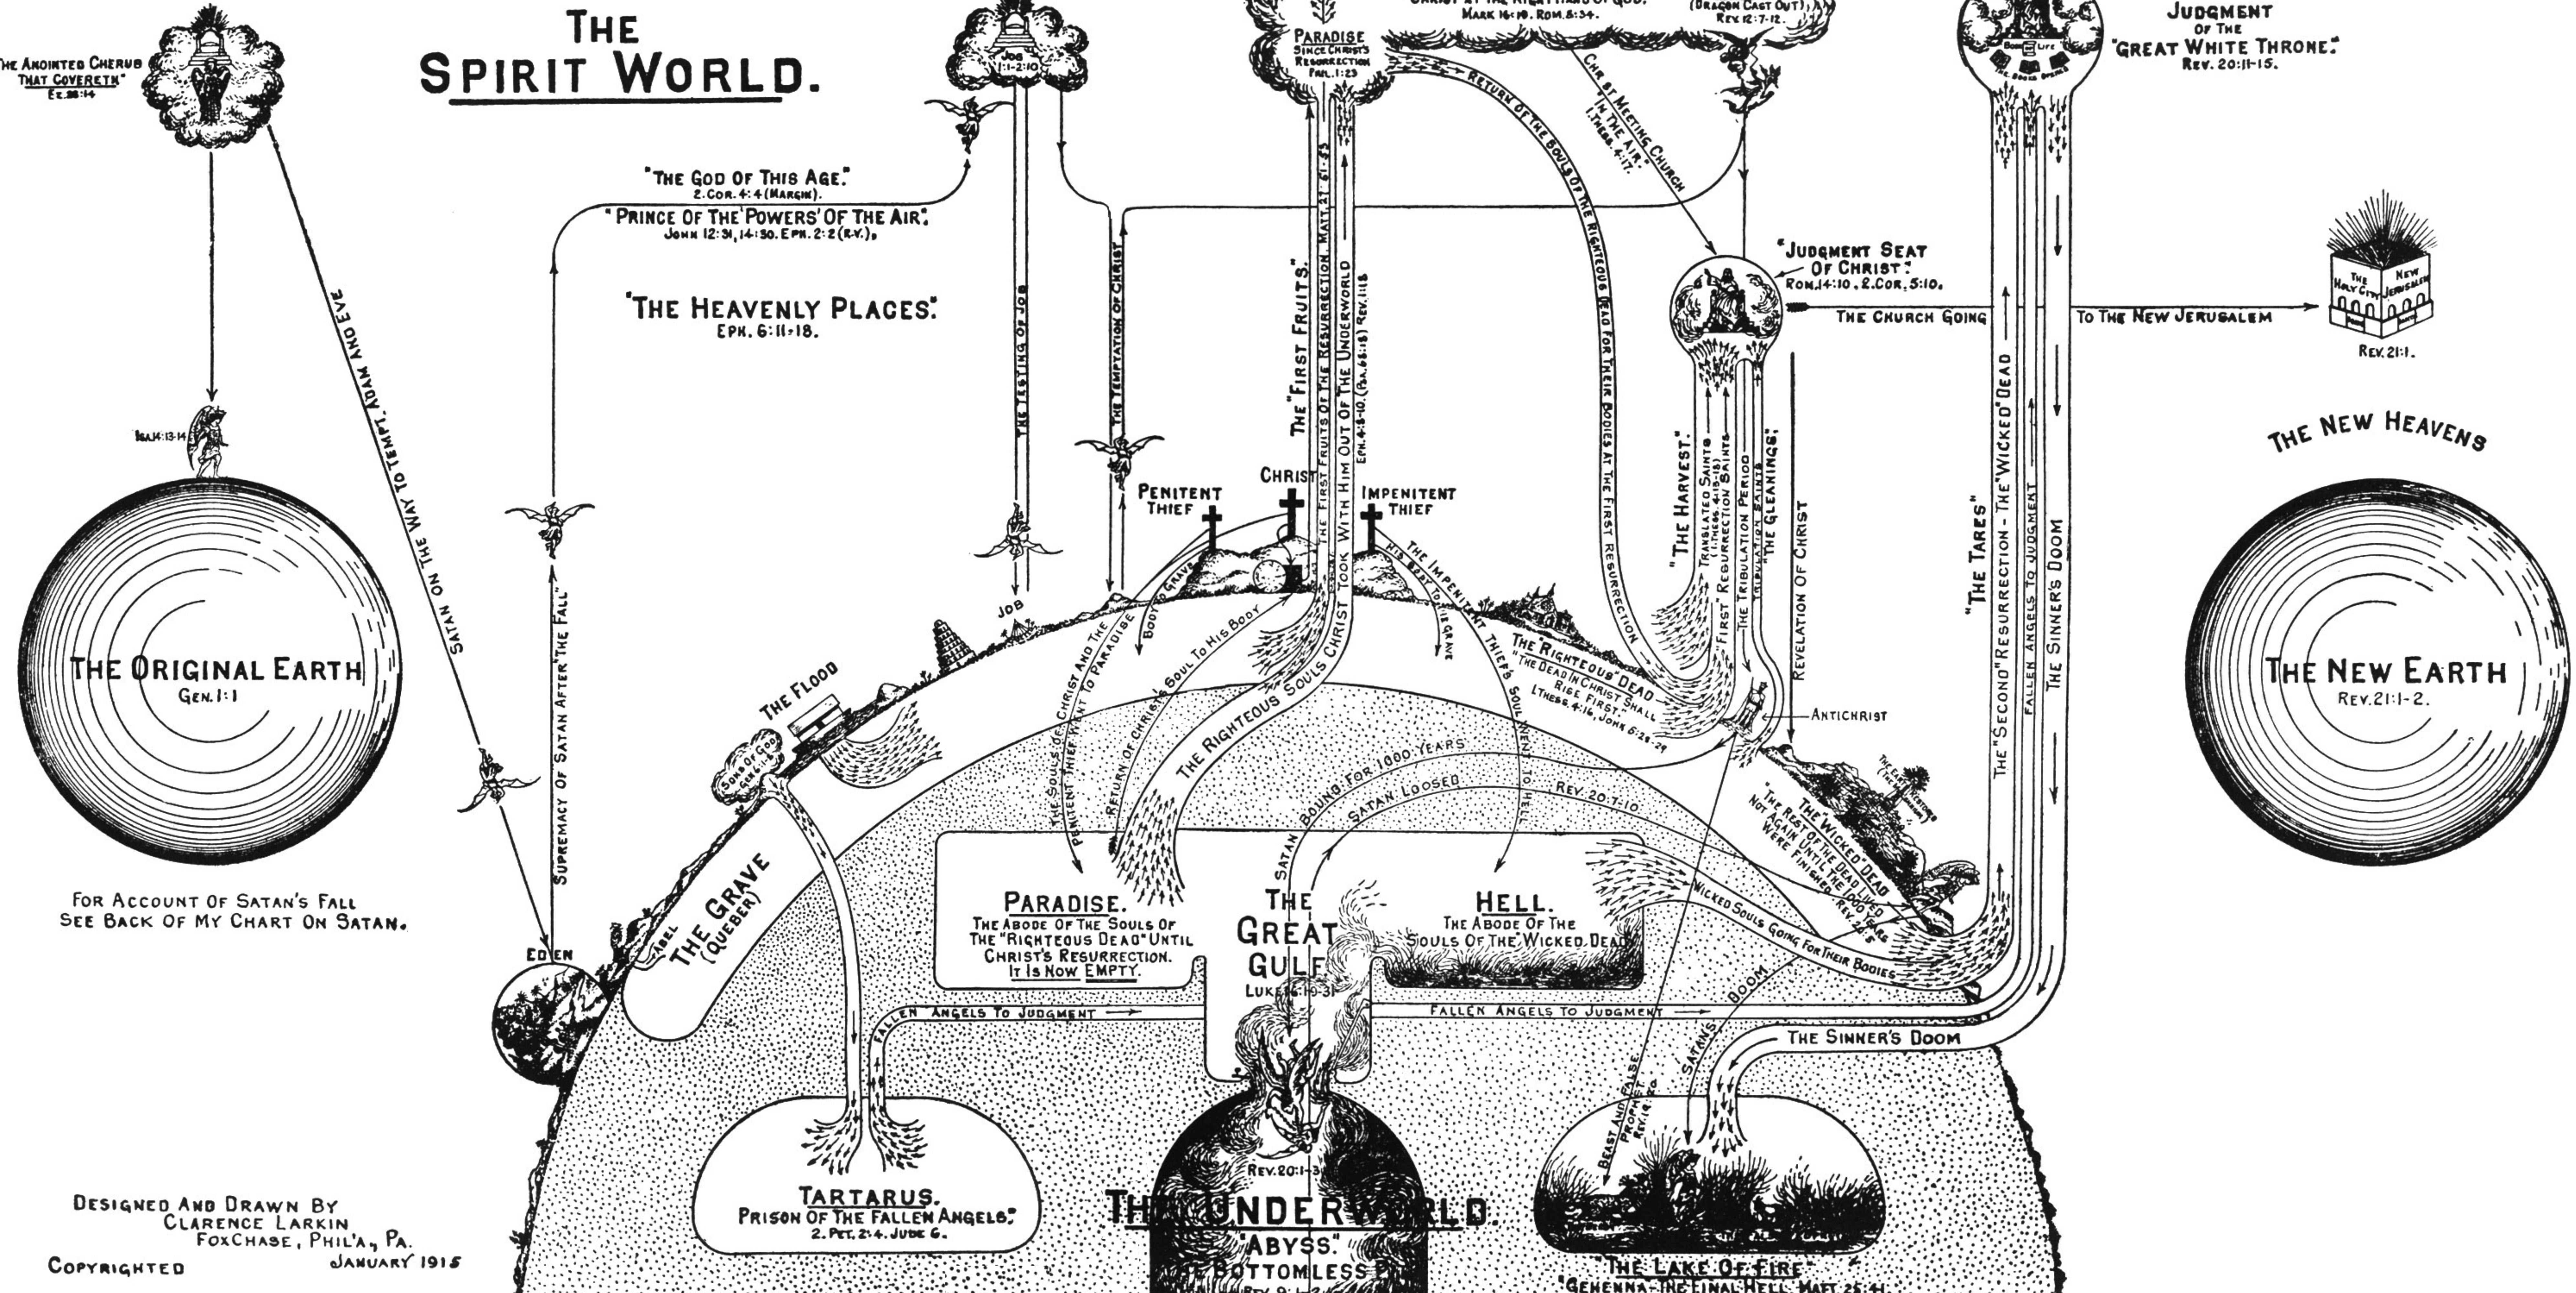

THE SPIRIT WORLD.

FOR ACCOUNT OF SATAN'S FALL SEE BACK OF MY CHART ON SATAN.

DESIGNED AND DRAWN BY CLARENCE LARKIN, FOXCHASE, PHILA., PA. JANUARY 1915. COPYRIGHTED